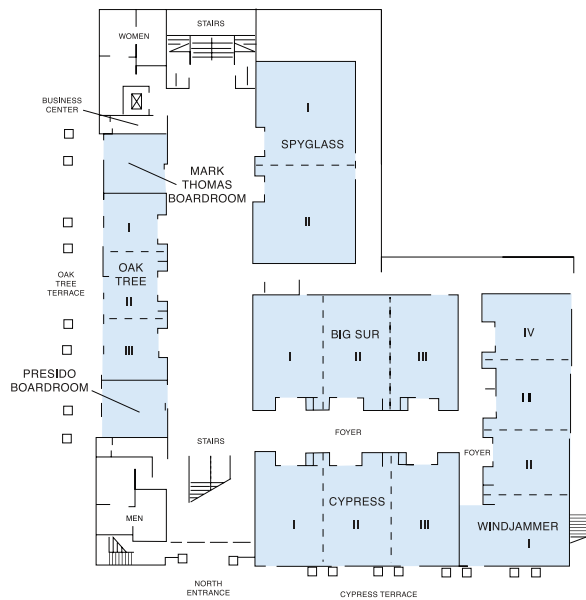

# Hyatt Regency Monterey

## DIRECTIONS

From Monterey Peninsula Airport (1 1/2 miles): Turn right on Garden Rd., left on Mark Thomas Dr. Hotel is on left.

## FIRST FLOOR

## SECOND FLOOR